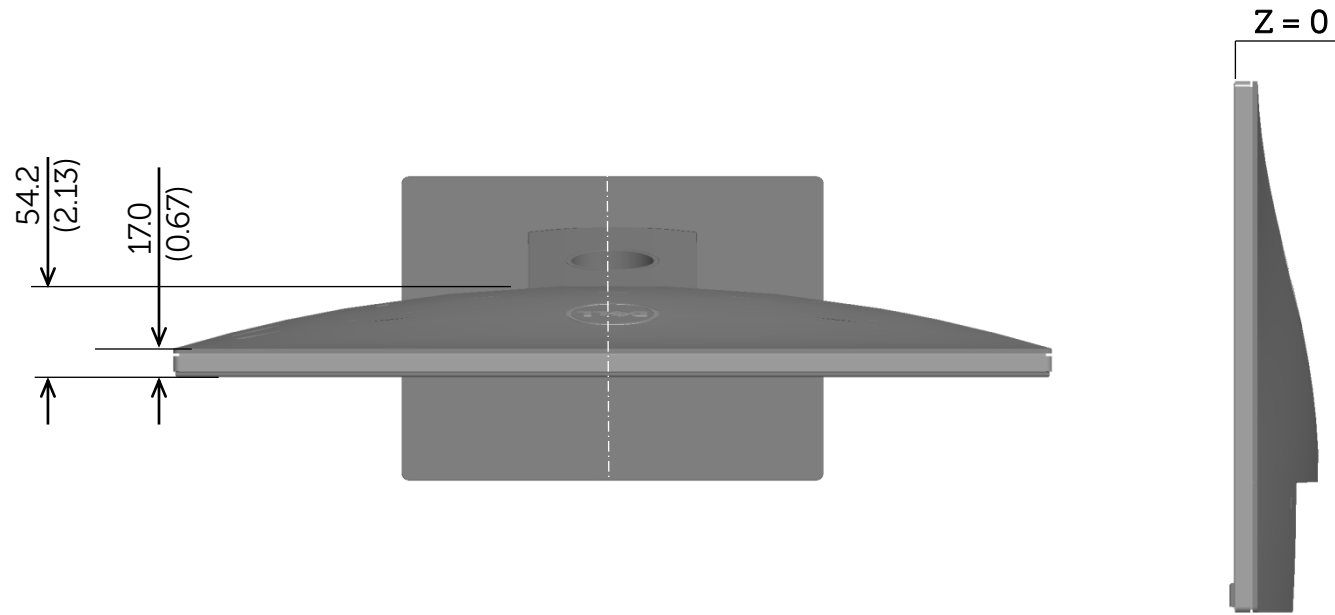

# S2216H Outline Dimension

Nominal Dimensions  
Unit: mm(inch)

# S2316H Outline Dimension

Nominal  
Dimensions  
Unit: mm(inch)

Back view of Monitor without stand