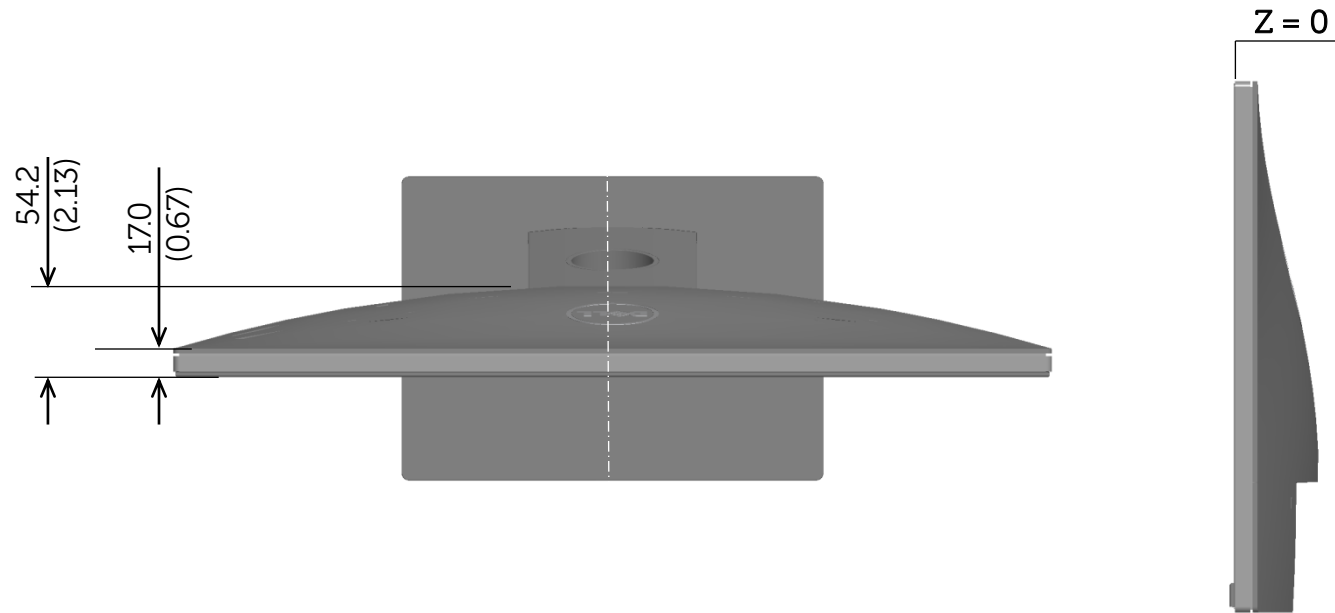

# S2216H Outline Dimension

Nominal Dimensions  
Unit: mm(inch)

# S2316H Outline Dimension

Nominal  
Dimensions  
Unit: mm(inch)

Back view of Monitor without stand