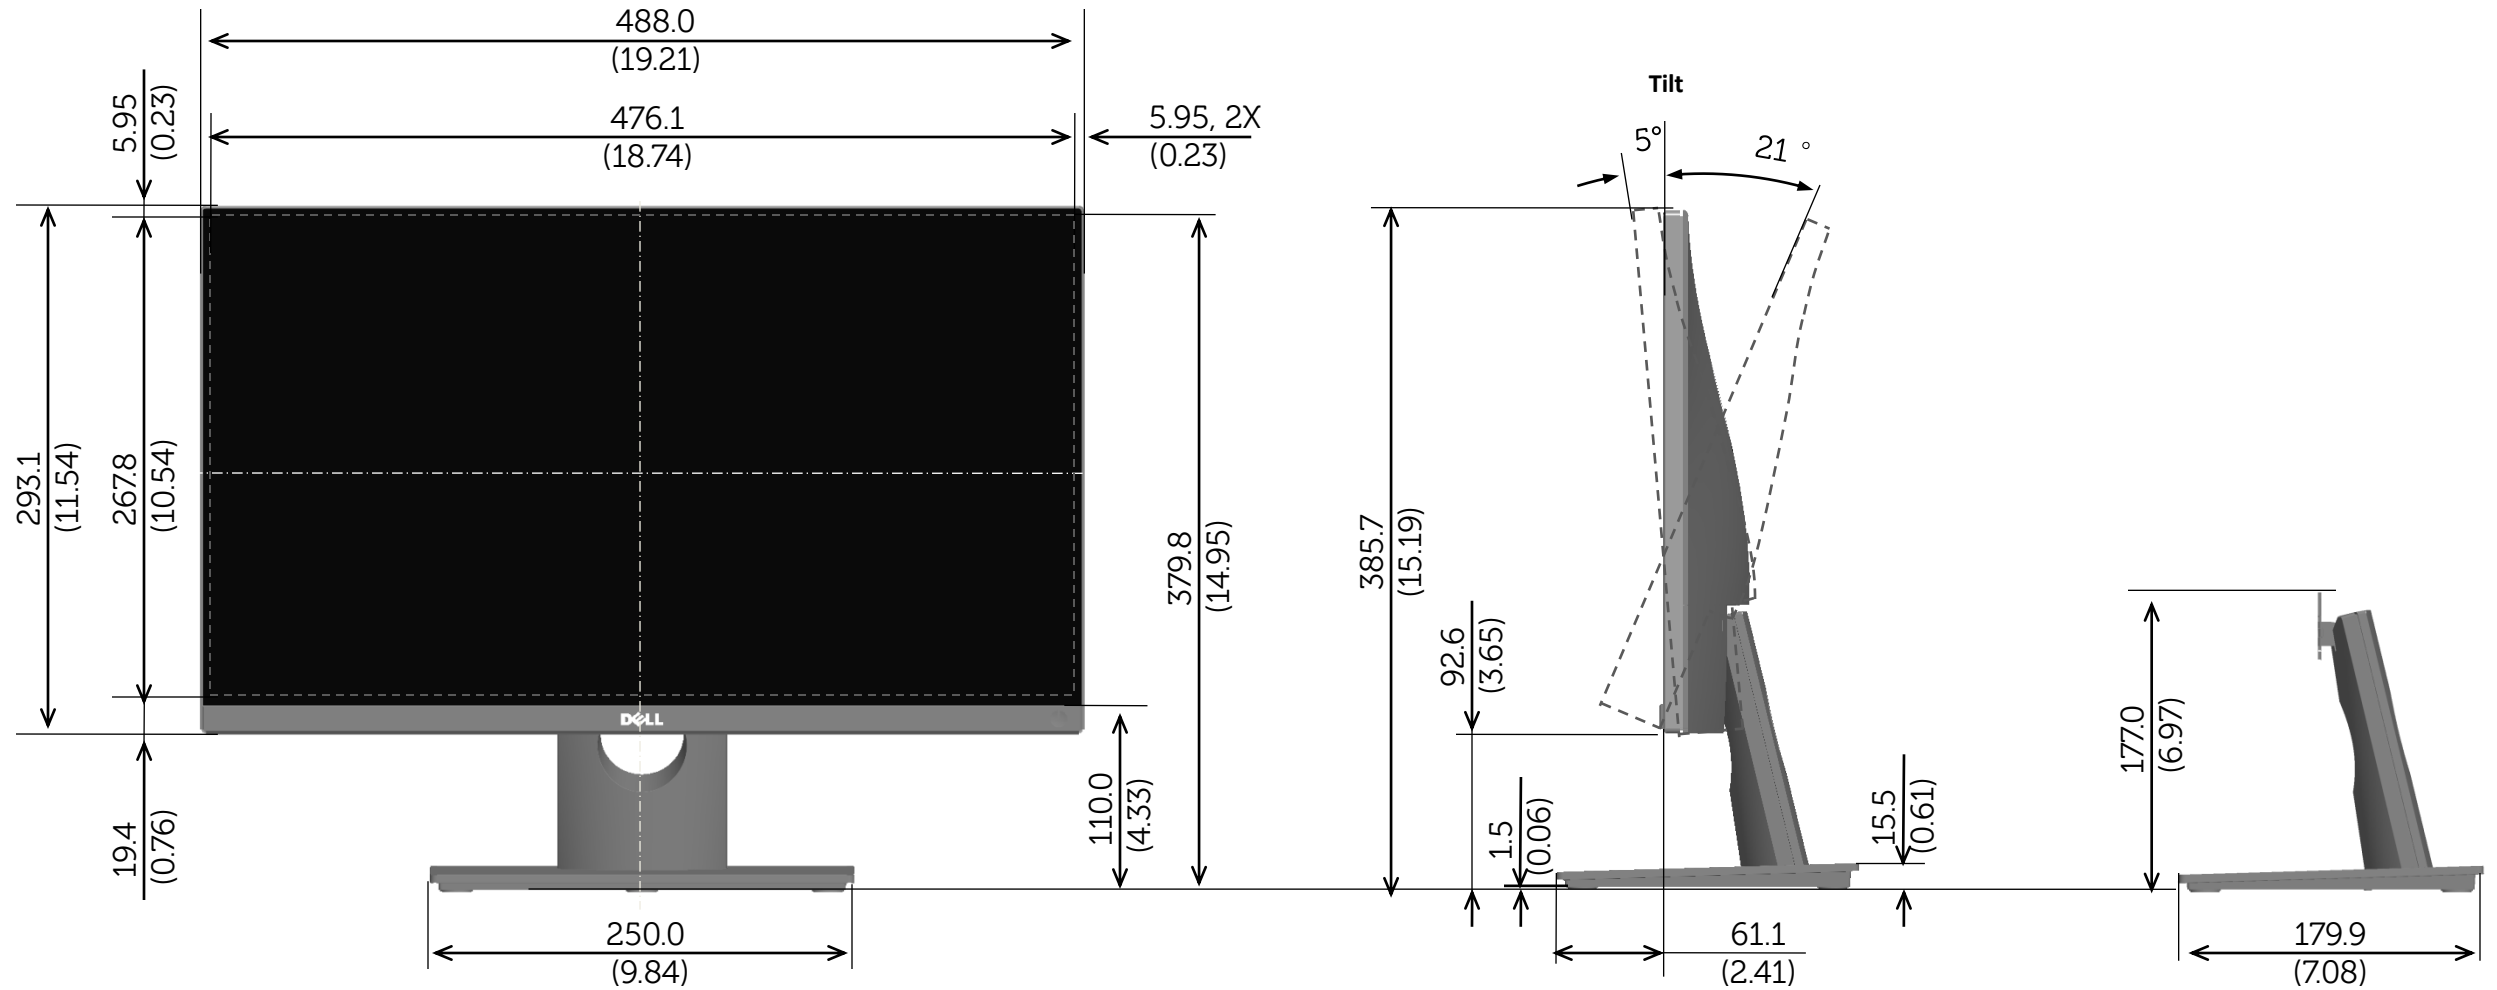

# S2216H Outline Dimension

Nominal Dimensions  
Unit: mm(inch)

# S2316H Outline Dimension

Nominal  
Dimensions  
Unit: mm(inch)

Back view of Monitor without stand